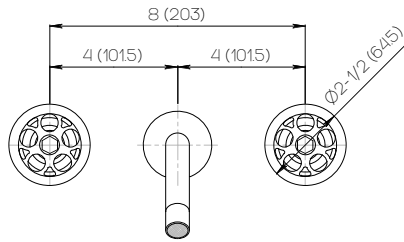

Product Specifications

Series	Gotham
Spout	ZEN (Zen)
Handle	STV (Street Valve)
Features	Drain Included 1/2" NPT Spout Adapter Zero-Lead Brass Ceramic Disc Cartridge 1.2 gpm

***Finish**

For a selection of available standard finishes, please contact your AF Account Manager, or consult www.davincibath.com. Custom finishes upon request.

Rough Valve Included

AF-3200-8-20-Z-HC

Applicable Codes & Standards

Specified model meets or exceeds the following:

- ASME A112.18.1/CSA B125.1
- US Federal and State material regulations.
- EPA WaterSense®

Important

Dimensions are nominal and may vary within the range of tolerances established by ANSI Standard A112.18.1. These measurements are subject to change or cancellation. No responsibility is assumed for use of superseded or voided pages.

Dimensions Inches (mm)