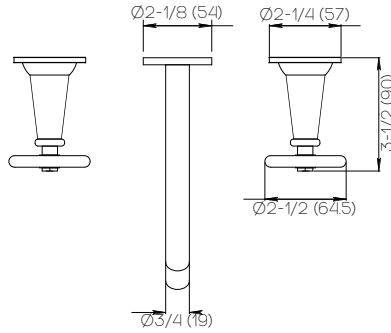

Product Specifications

Series	Gotham
Spout	ZEN (Zen)
Handle	STV (Street Valve)
Features	Drain Included 1/2" NPT Spout Adapter Zero-Lead Brass Ceramic Disc Cartridge 1.2 gpm

***Finish**

For a selection of available standard finishes, please contact your AF Account Manager, or consult www.davincibath.com. Custom finishes upon request.

Rough Valve Included

AF-3200-8-20-Z-HC

Applicable Codes & Standards

Specified model meets or exceeds the following:

- ASME A112.18.1/CSA B125.1
- US Federal and State material regulations.
- EPA WaterSense®

Important

Dimensions are nominal and may vary within the range of tolerances established by ANSI Standard A112.18.1. These measurements are subject to change or cancellation. No responsibility is assumed for use of superseded or voided pages.

Dimensions Inches (mm)