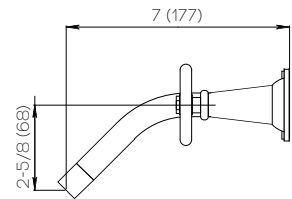

Product Specifications

Series	Gotham
Spout	ZEN (Zen)
Handle	STV (Street Valve)
Features	Drain Included 1/2" NPT Spout Adapter Zero-Lead Brass Ceramic Disc Cartridge 1.2 gpm

***Finish**

For a selection of available standard finishes, please contact your AF Account Manager, or consult www.davincibath.com. Custom finishes upon request.

Rough Valve Included

AF-3200-8-20-Z-HC

Applicable Codes & Standards

Specified model meets or exceeds the following:

- ASME A112.18.1/CSA B125.1
- US Federal and State material regulations.
- EPA WaterSense®

Important

Dimensions are nominal and may vary within the range of tolerances established by ANSI Standard A112.18.1. These measurements are subject to change or cancellation. No responsibility is assumed for use of superseded or voided pages.

Dimensions Inches (mm)