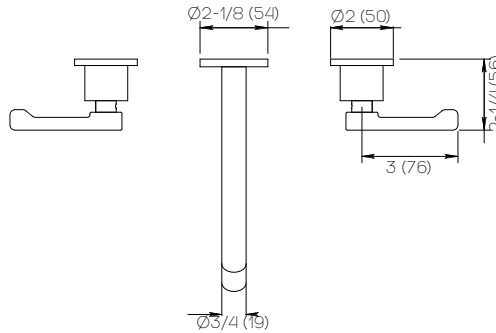

Product Specifications

| | |
|-------------|-------------------------|
| Series | Gotham |
| Spout | ZEN (Zen) |
| Handle | H23 (Zephyr) |
| Handle Base | HI4-301-BASE-S (Smooth) |
| Features | Drain Included |
| | 1/2" NPT Spout Adapter |
| | Zero-Lead Brass |
| | Ceramic Disc Cartridge |
| | 1.2 gpm |

Specified model meets or exceeds the following:

- ASME A112.18.1/CSA B125.1
- US Federal and State material regulations.
- EPA WaterSense®

Important

Dimensions are nominal and may vary within the range of tolerances established by ANSI Standard A112.18.1. These measurements are subject to change or cancellation. No responsibility is assumed for use of superceded or voided pages.

Dimensions Inches (mm)