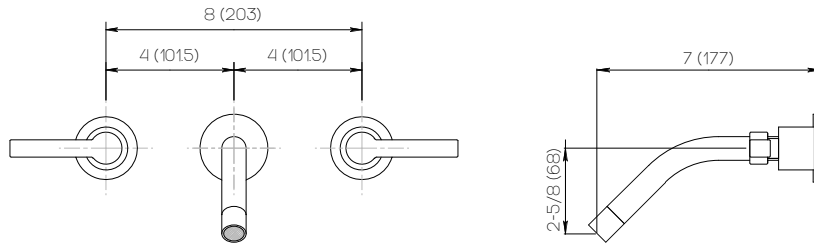

Product Specifications

| | |
|-------------|-------------------------|
| Series | Gotham |
| Spout | ZEN (Zen) |
| Handle | H23 (Zephyr) |
| Handle Base | HI4-301-BASE-S (Smooth) |
| Features | Drain Included |
| | 1/2" NPT Spout Adapter |
| | Zero-Lead Brass |
| | Ceramic Disc Cartridge |
| | 1.2 gpm |

Specified model meets or exceeds the following:

- ASME A112.18.1/CSA B125.1
- US Federal and State material regulations.
- EPA WaterSense®

Important

Dimensions are nominal and may vary within the range of tolerances established by ANSI Standard A112.18.1. These measurements are subject to change or cancellation. No responsibility is assumed for use of superceded or voided pages.

Dimensions Inches (mm)